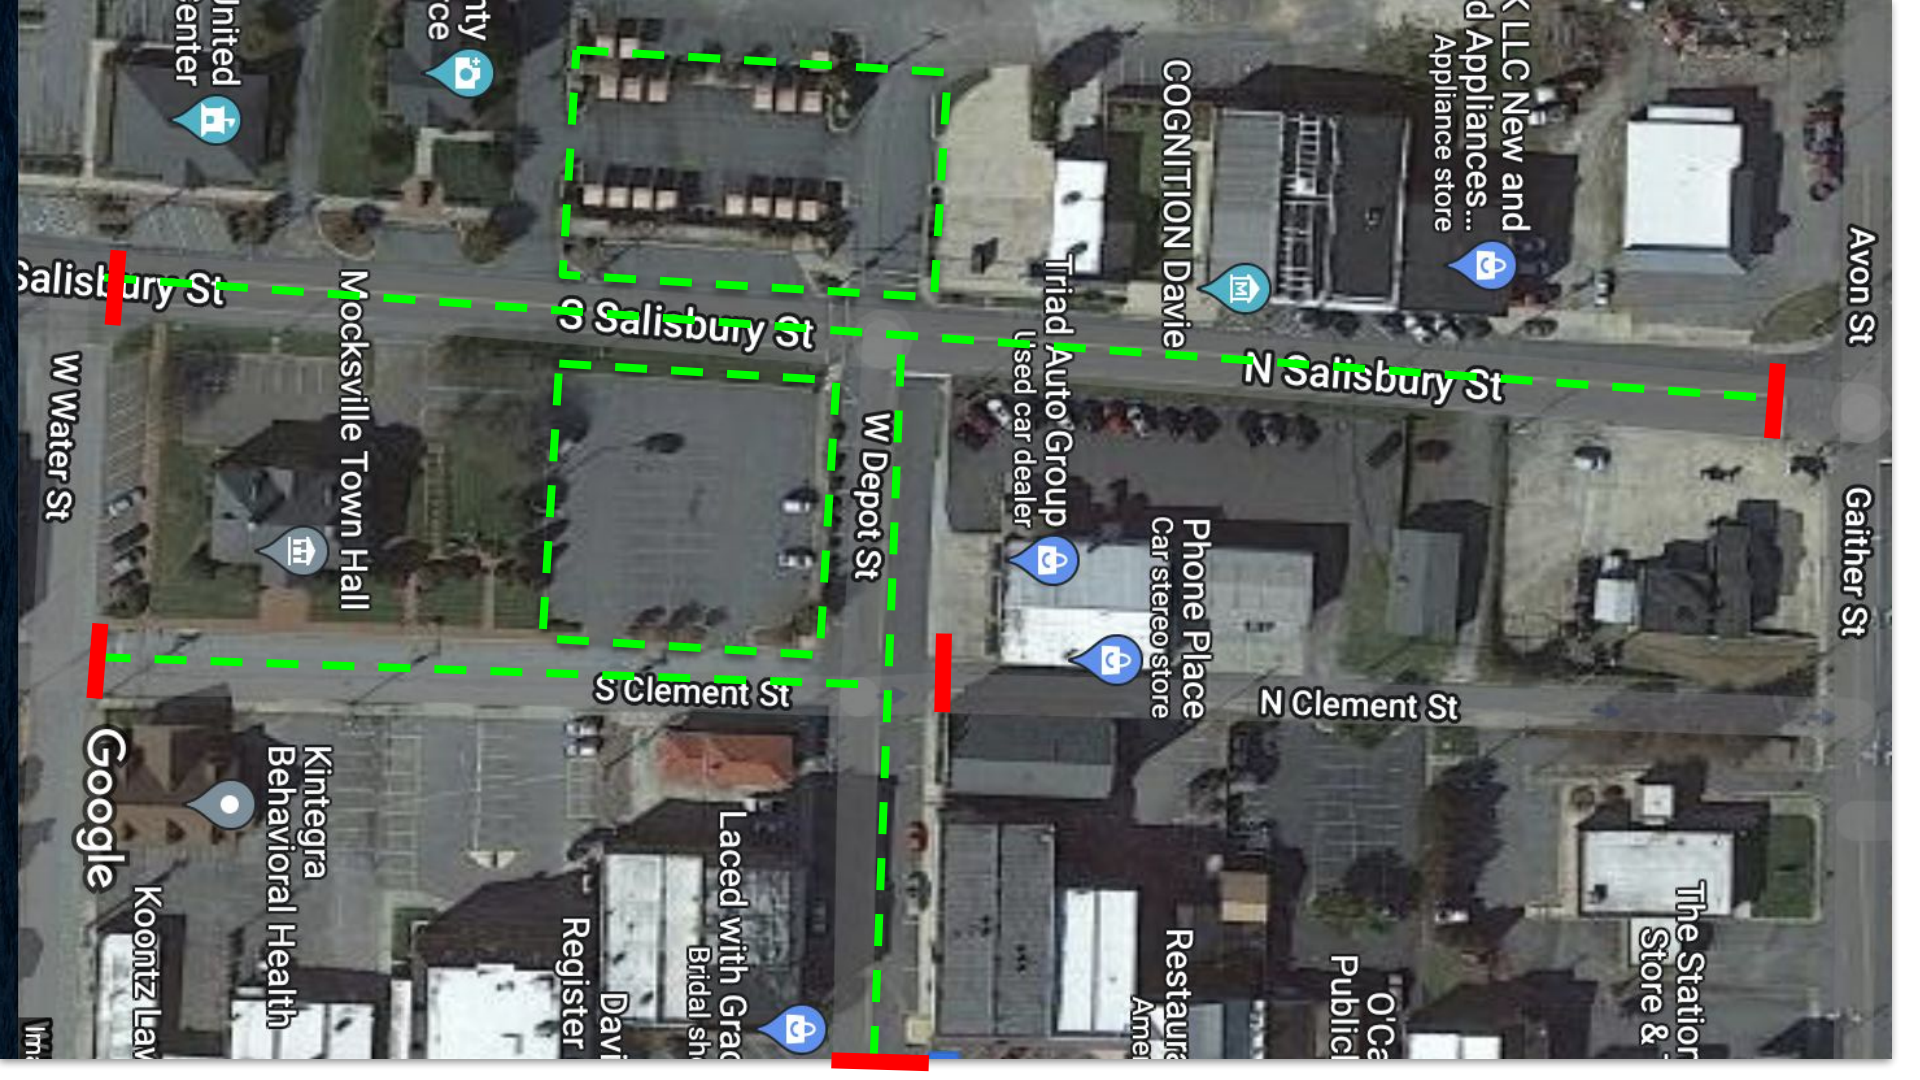

Avon St

Gaither St

LLC New and Appliances store

COGNITION Davie

N Salisbury St

Triad Auto Group
Used car dealer

Phone Place
Car stereo store

N Clement St

The Station Store &

O'Ca Public

Restaurant Amer

Laced with Grace Bridal sh

Register Davi

Kintegra Behavioral Health

Koontz Law

Mocksville Town Hall

S Salisbury St

W Depot St

S Clement St

W Water St

Salisbury St

Google

nted enter

ity ce